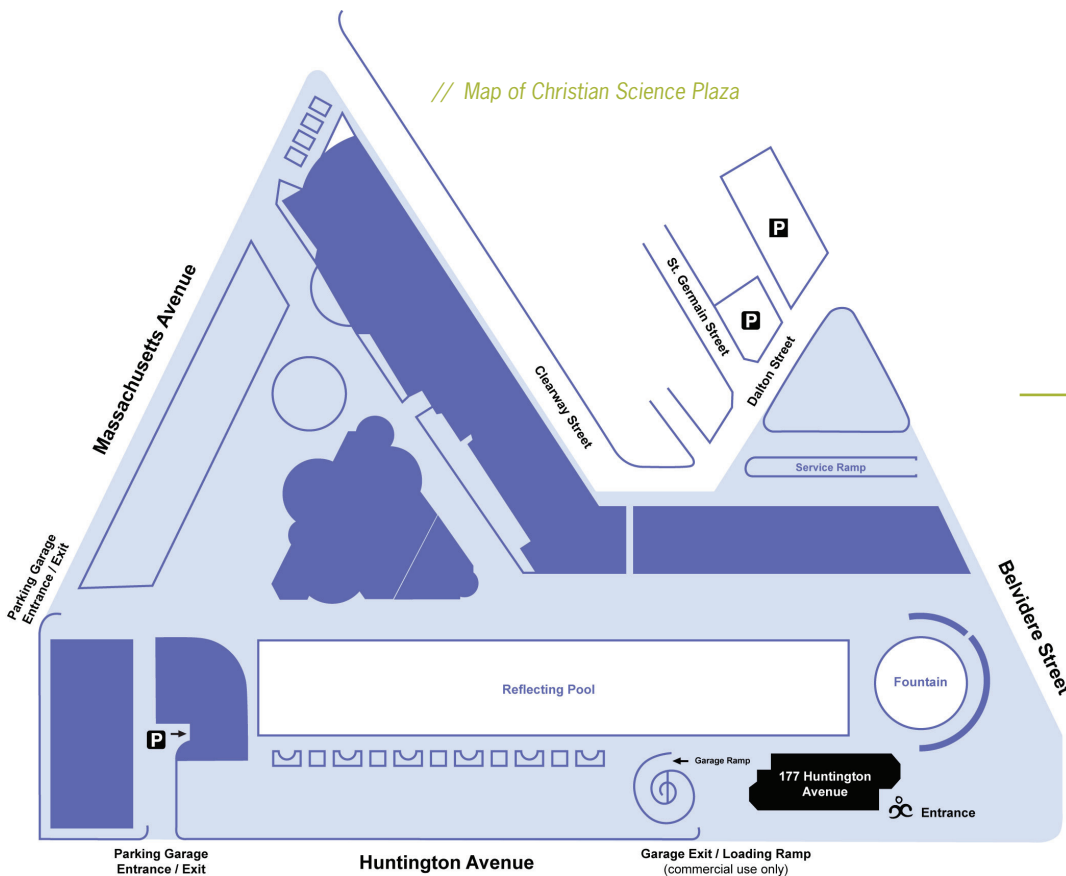

DIRECTIONS //

BY CAR //

From the North:

I-93 South to Exit 26 (Storrow Drive/North Station). Keep left. After a short tunnel, merge onto Storrow Drive. After 0.2 of a mile, take a slight left onto Embankment Road (MA-28). Turn right onto Beacon Street. At the second light, turn left onto Clarendon Street. At the fifth light, turn right onto St. James Avenue. Stay on St. James to merge onto Huntington Avenue. Following Huntington for about 0.2 of a mile, the Christian Science Plaza will be on the right and 177 Huntington immediately in the foreground.

From the South:

I-93 North to Exit 16 (Southampton Street) towards Andrew Square. Turn left onto Southampton Street. Stay straight to go onto Massachusetts Avenue. Follow Mass. Ave. for about one mile. Turn right at Huntington Avenue; 177 Huntington is located at the corner of Huntington and Belvidere.

From the West:

Massachusetts Turnpike (I-90) East to the Prudential Center/Copley Square exit. Keep left at the fork in the ramp to "Prudential Center." Merge onto Huntington Avenue. Following Huntington, the Christian Science Plaza will be on the right and 177 Huntington immediately in the foreground.

PARKING //

Parking is available for $15 to visitors of 177 Huntington Avenue. The entrance to the underground lot is near the intersection of Huntington and Massachusetts Avenues, next to Horticultural Hall.

BY PUBLIC TRANSPORTATION //

Take **Green Line** to any of the following T stops:

From Prudential Stop: Exit the station via the "Huntington Avenue" exit. Upon exiting the station you will see the Christian Science Plaza directly across Huntington, and 177 Huntington Avenue immediately in the foreground.

From Symphony Stop: Exit the station and turn right on Huntington Avenue. Walk towards the Prudential Center (northeasterly) for one block; 177 Huntington will be on your left.

From Hynes/ICA Stop: Exit the station and turn left onto Massachusetts Avenue; walk across into the Christian Science Plaza to the end of the Reflection Pool. 177 Huntington is at the end of the pool, on the corner of Belvidere and Huntington.